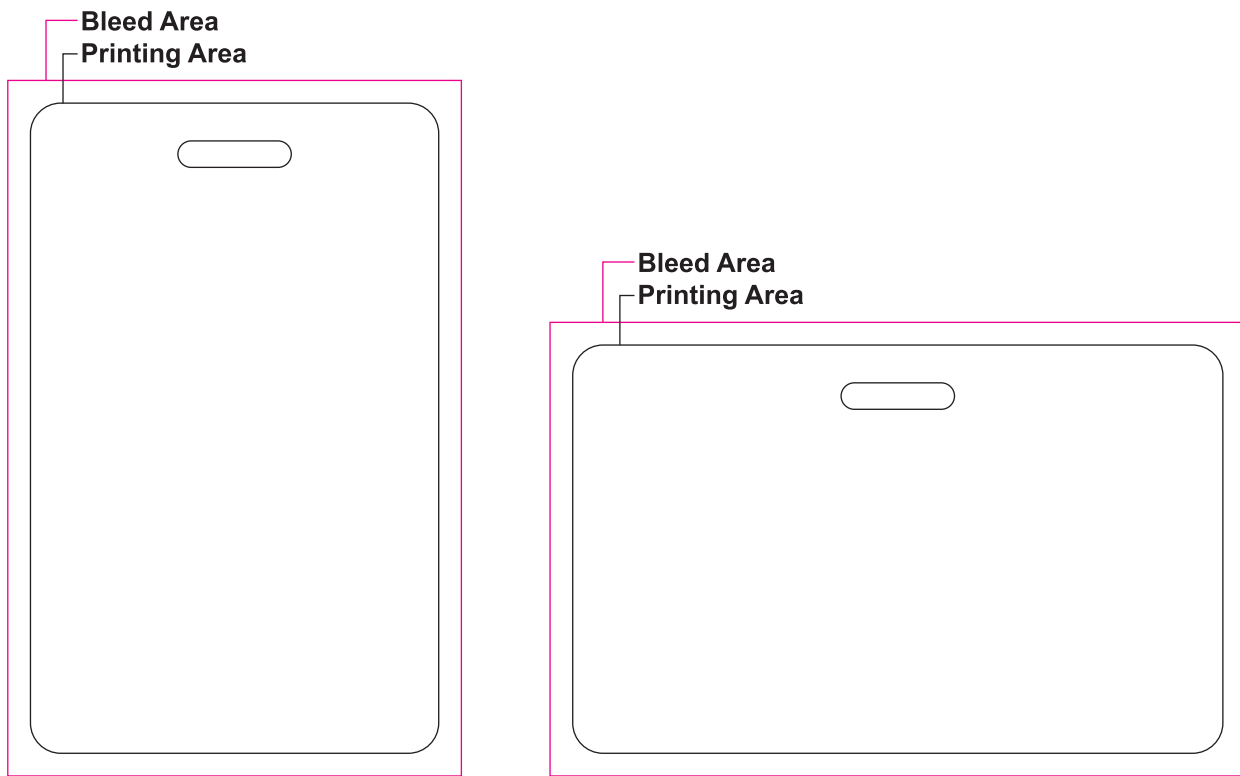

PrintingLarge

IDENTITY / MEMBERSHIP CARD GRAPHIC GUIDELINES

86 x 54 mm with self punch

98 x 67 mm with self punch

124 x 86 mm with self punch