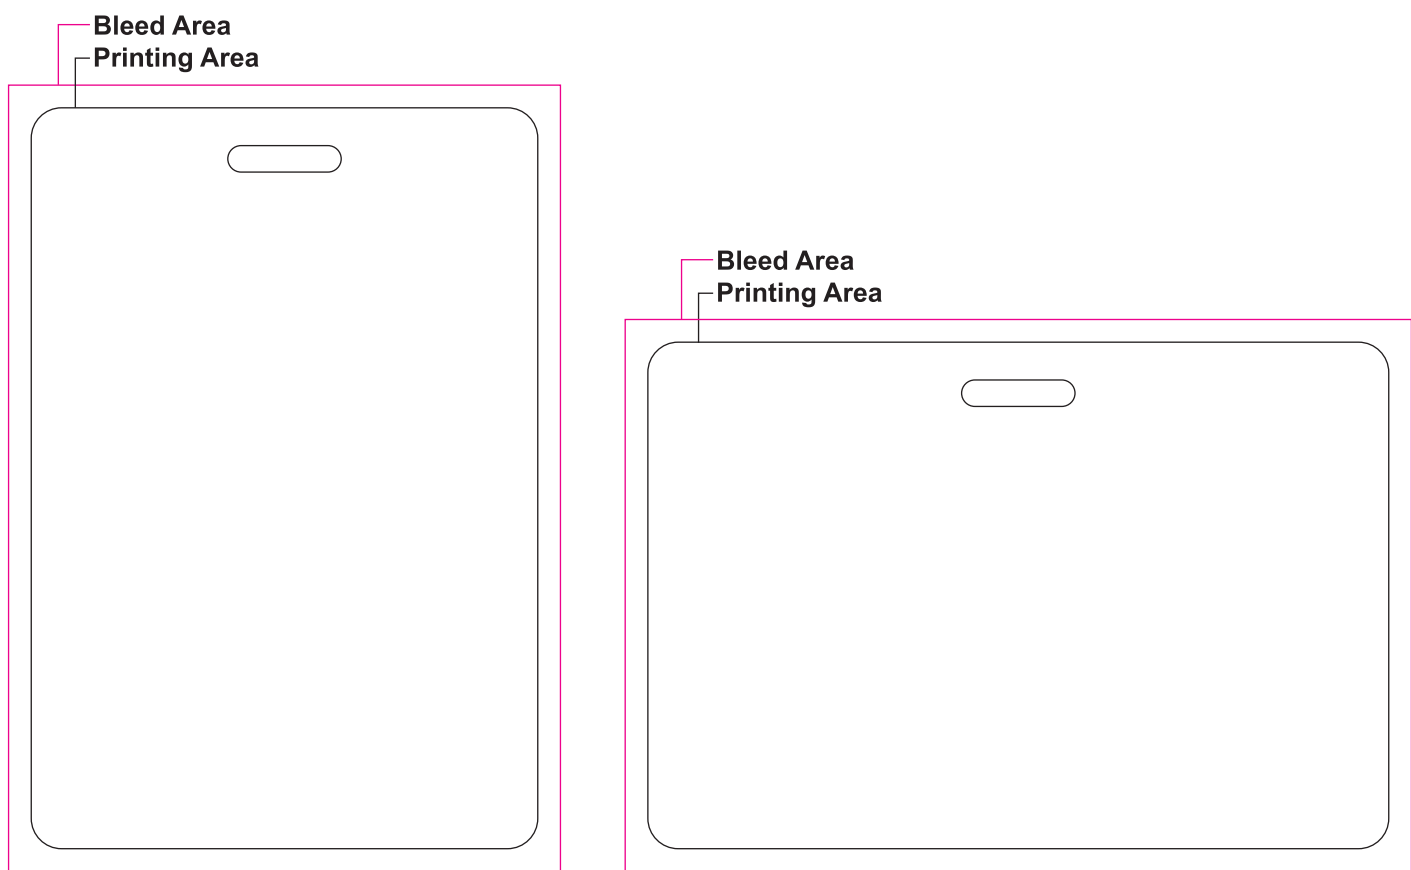

PrintingLarge

IDENTITY / MEMBERSHIP CARD GRAPHIC GUIDELINES

86 x 54 mm with self punch

98 x 67 mm with self punch

124 x 86 mm with self punch