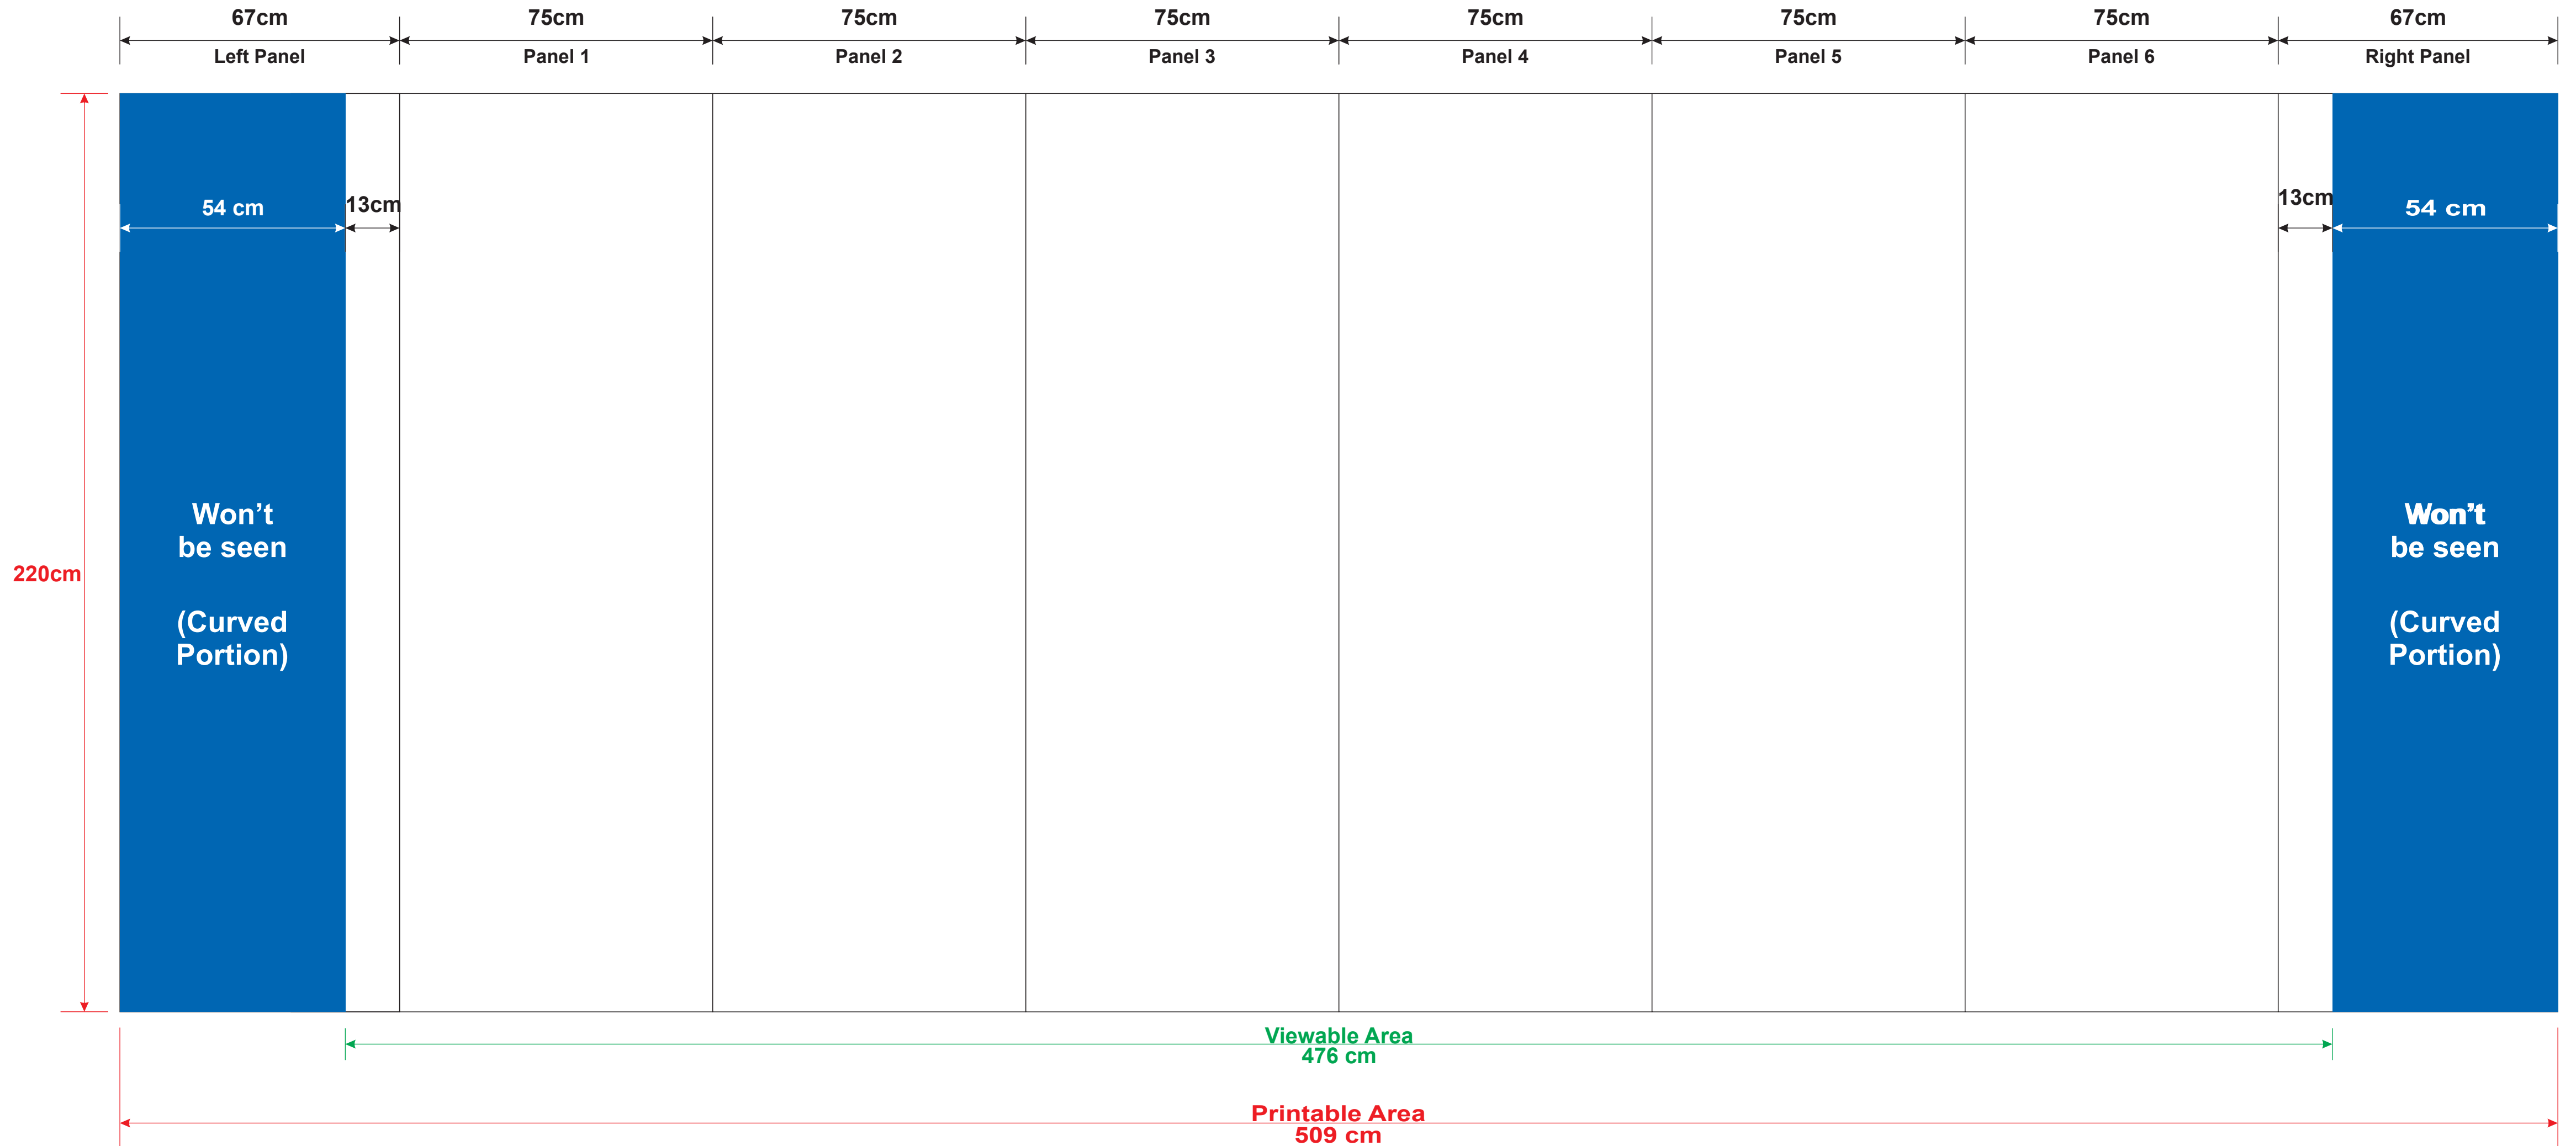

6x3 Flat Popup - Guideline

Trolley - Guideline