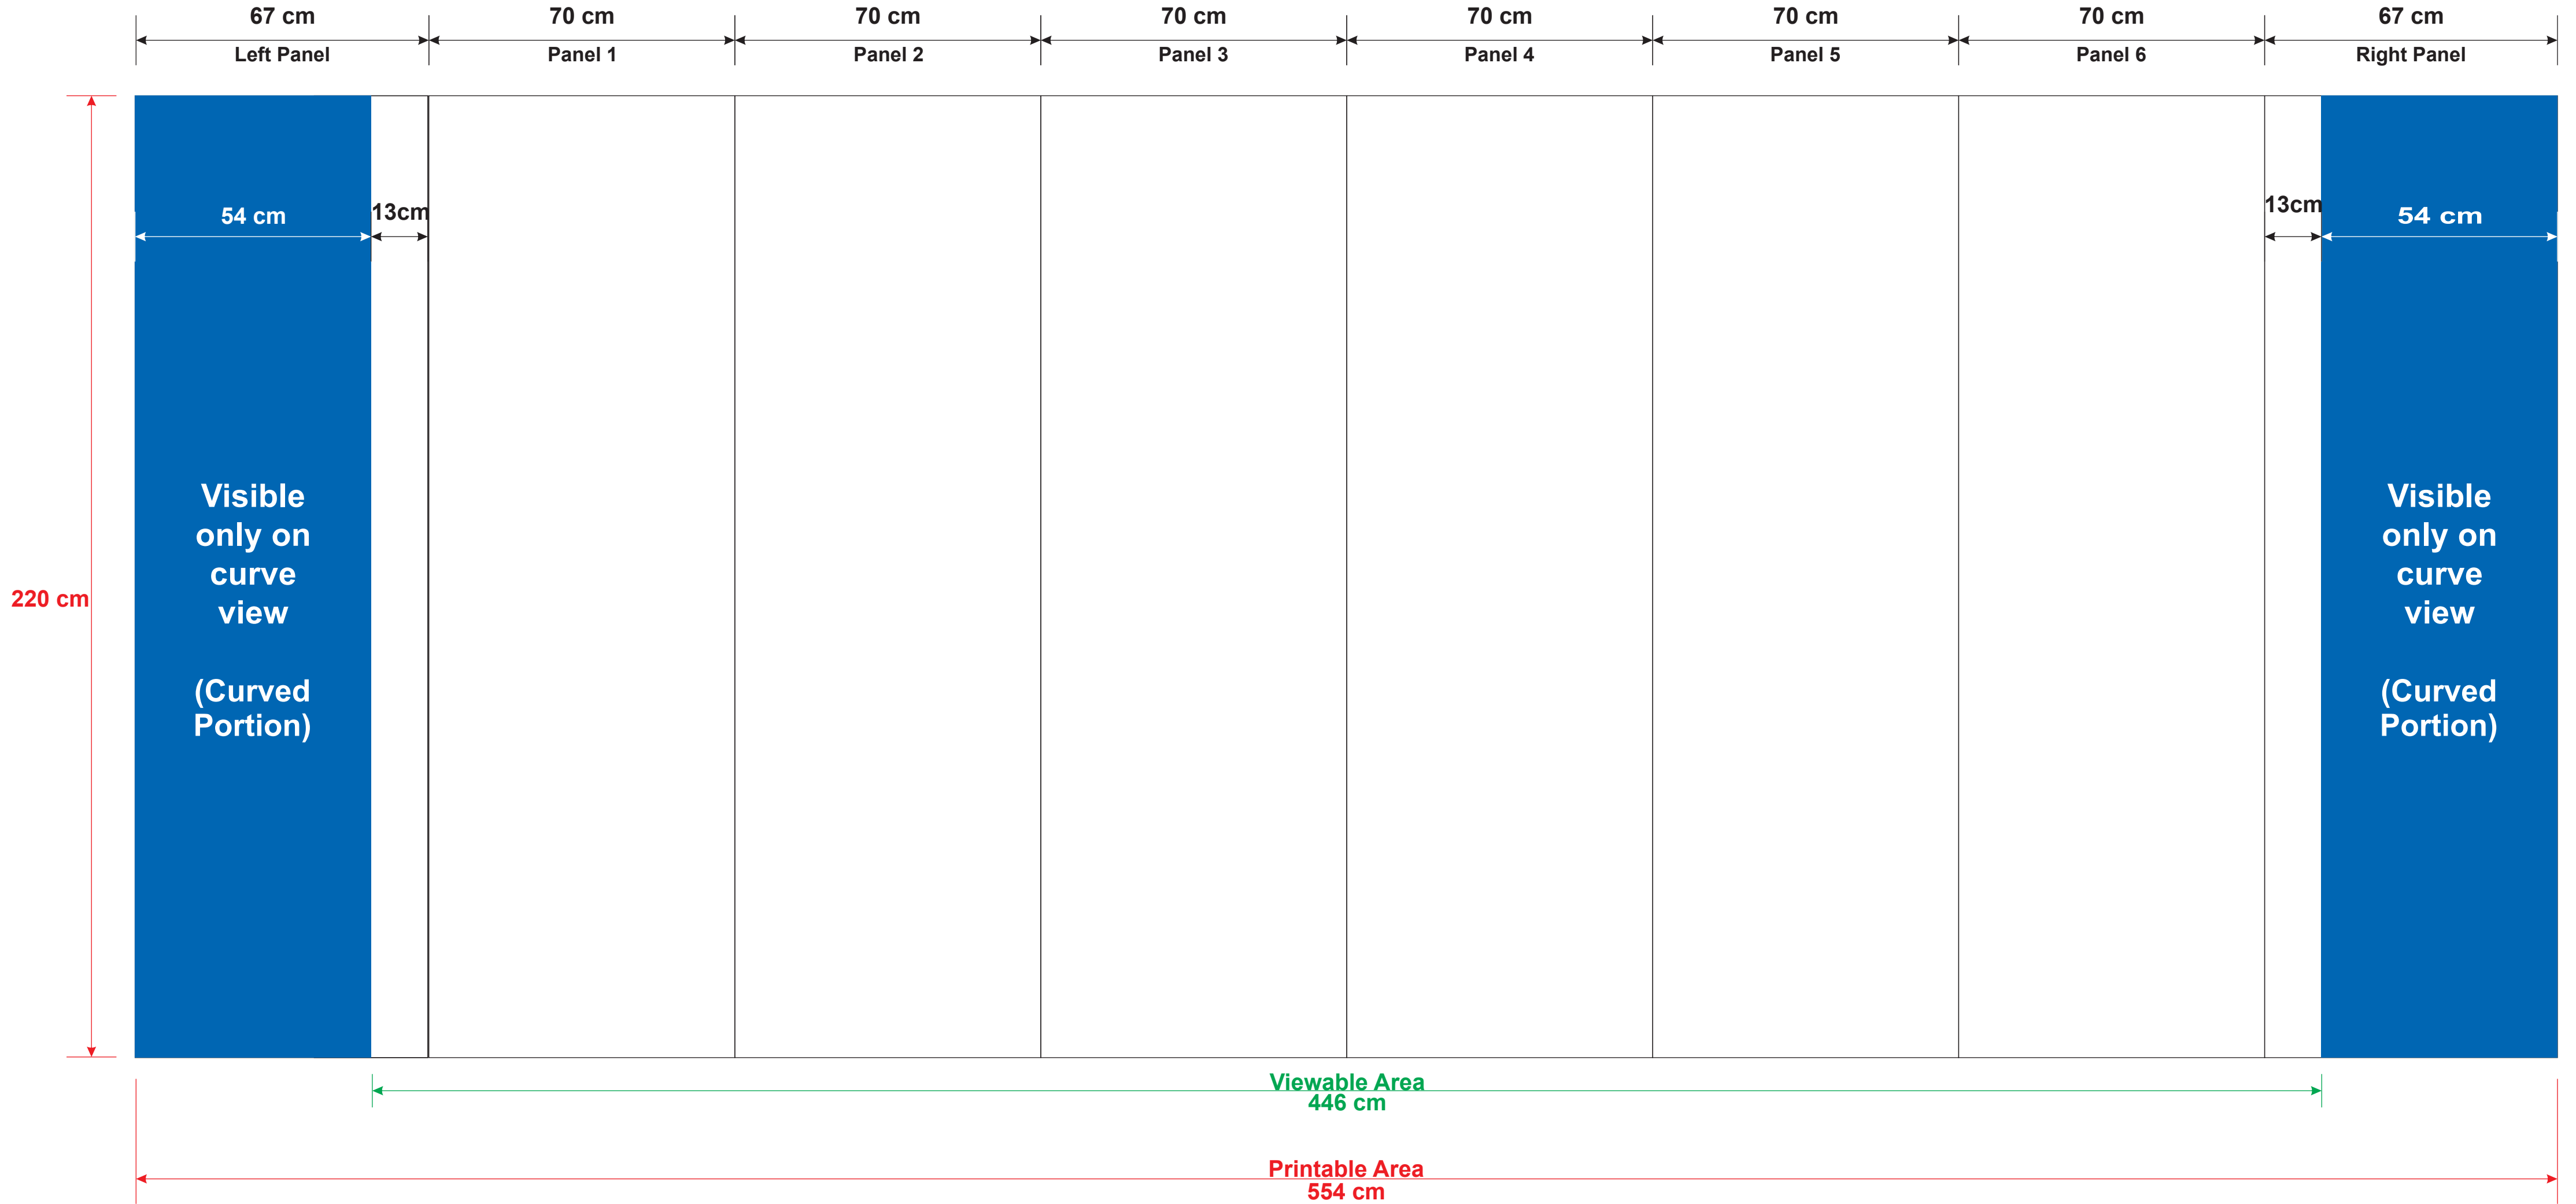

6x3 Curved Popup - Guideline

Trolley - Guideline