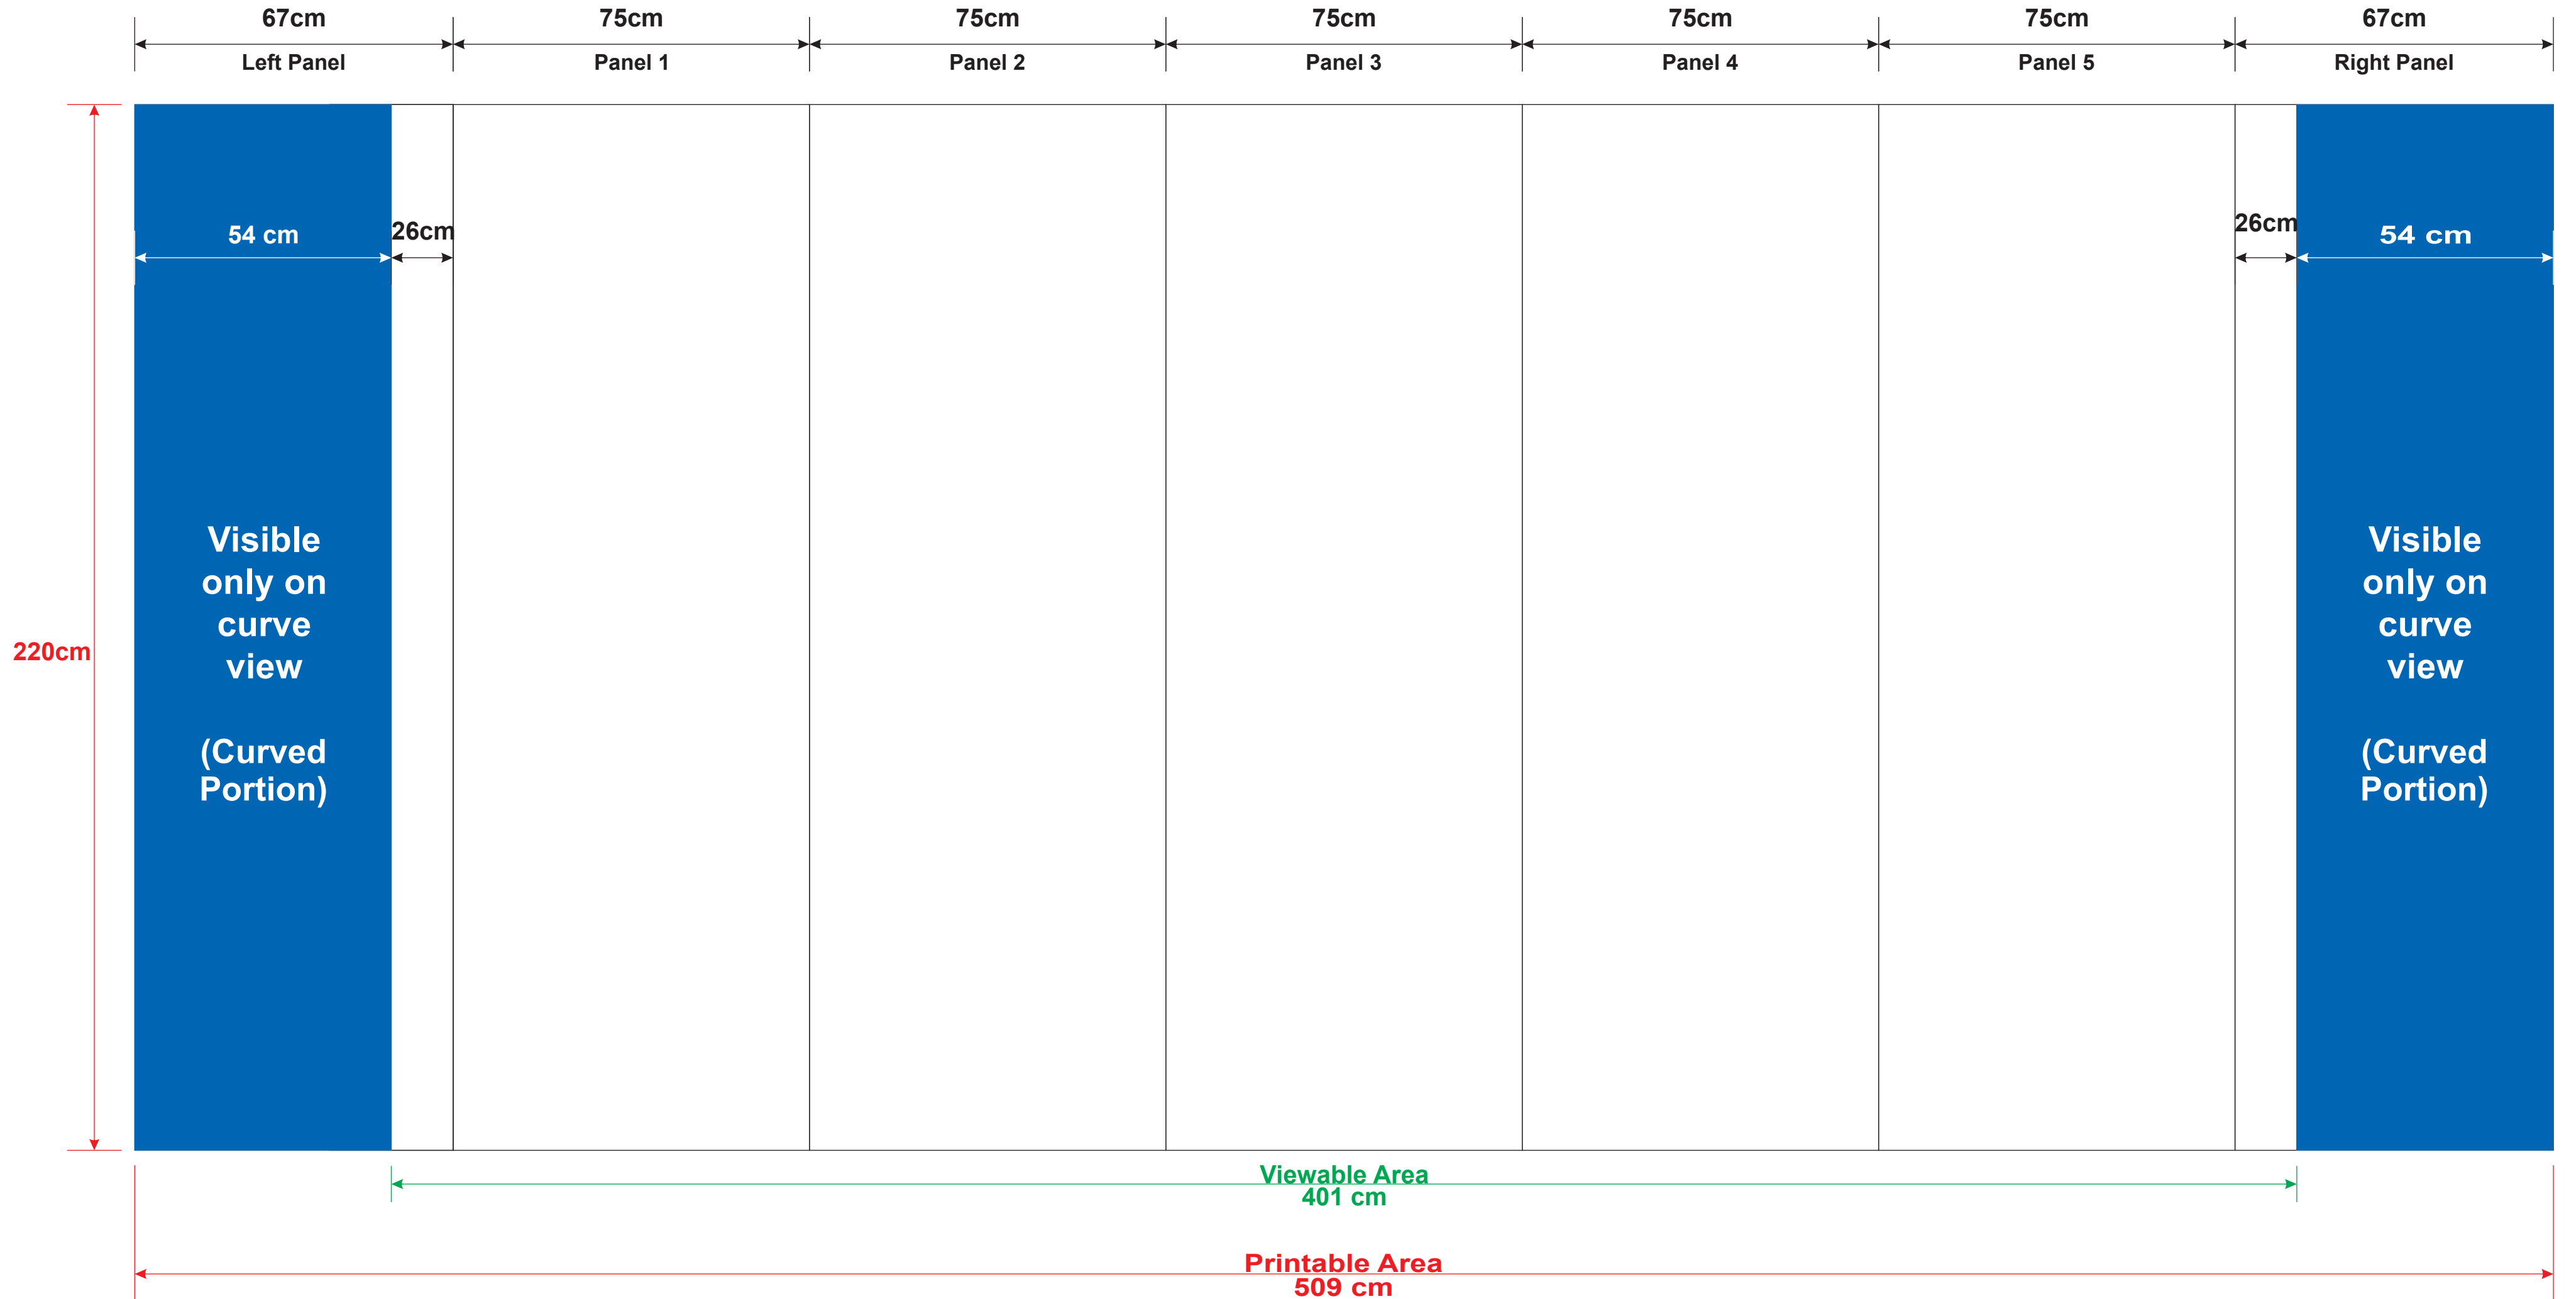

5x3 Flat Popup - Guideline

Trolley - Guideline