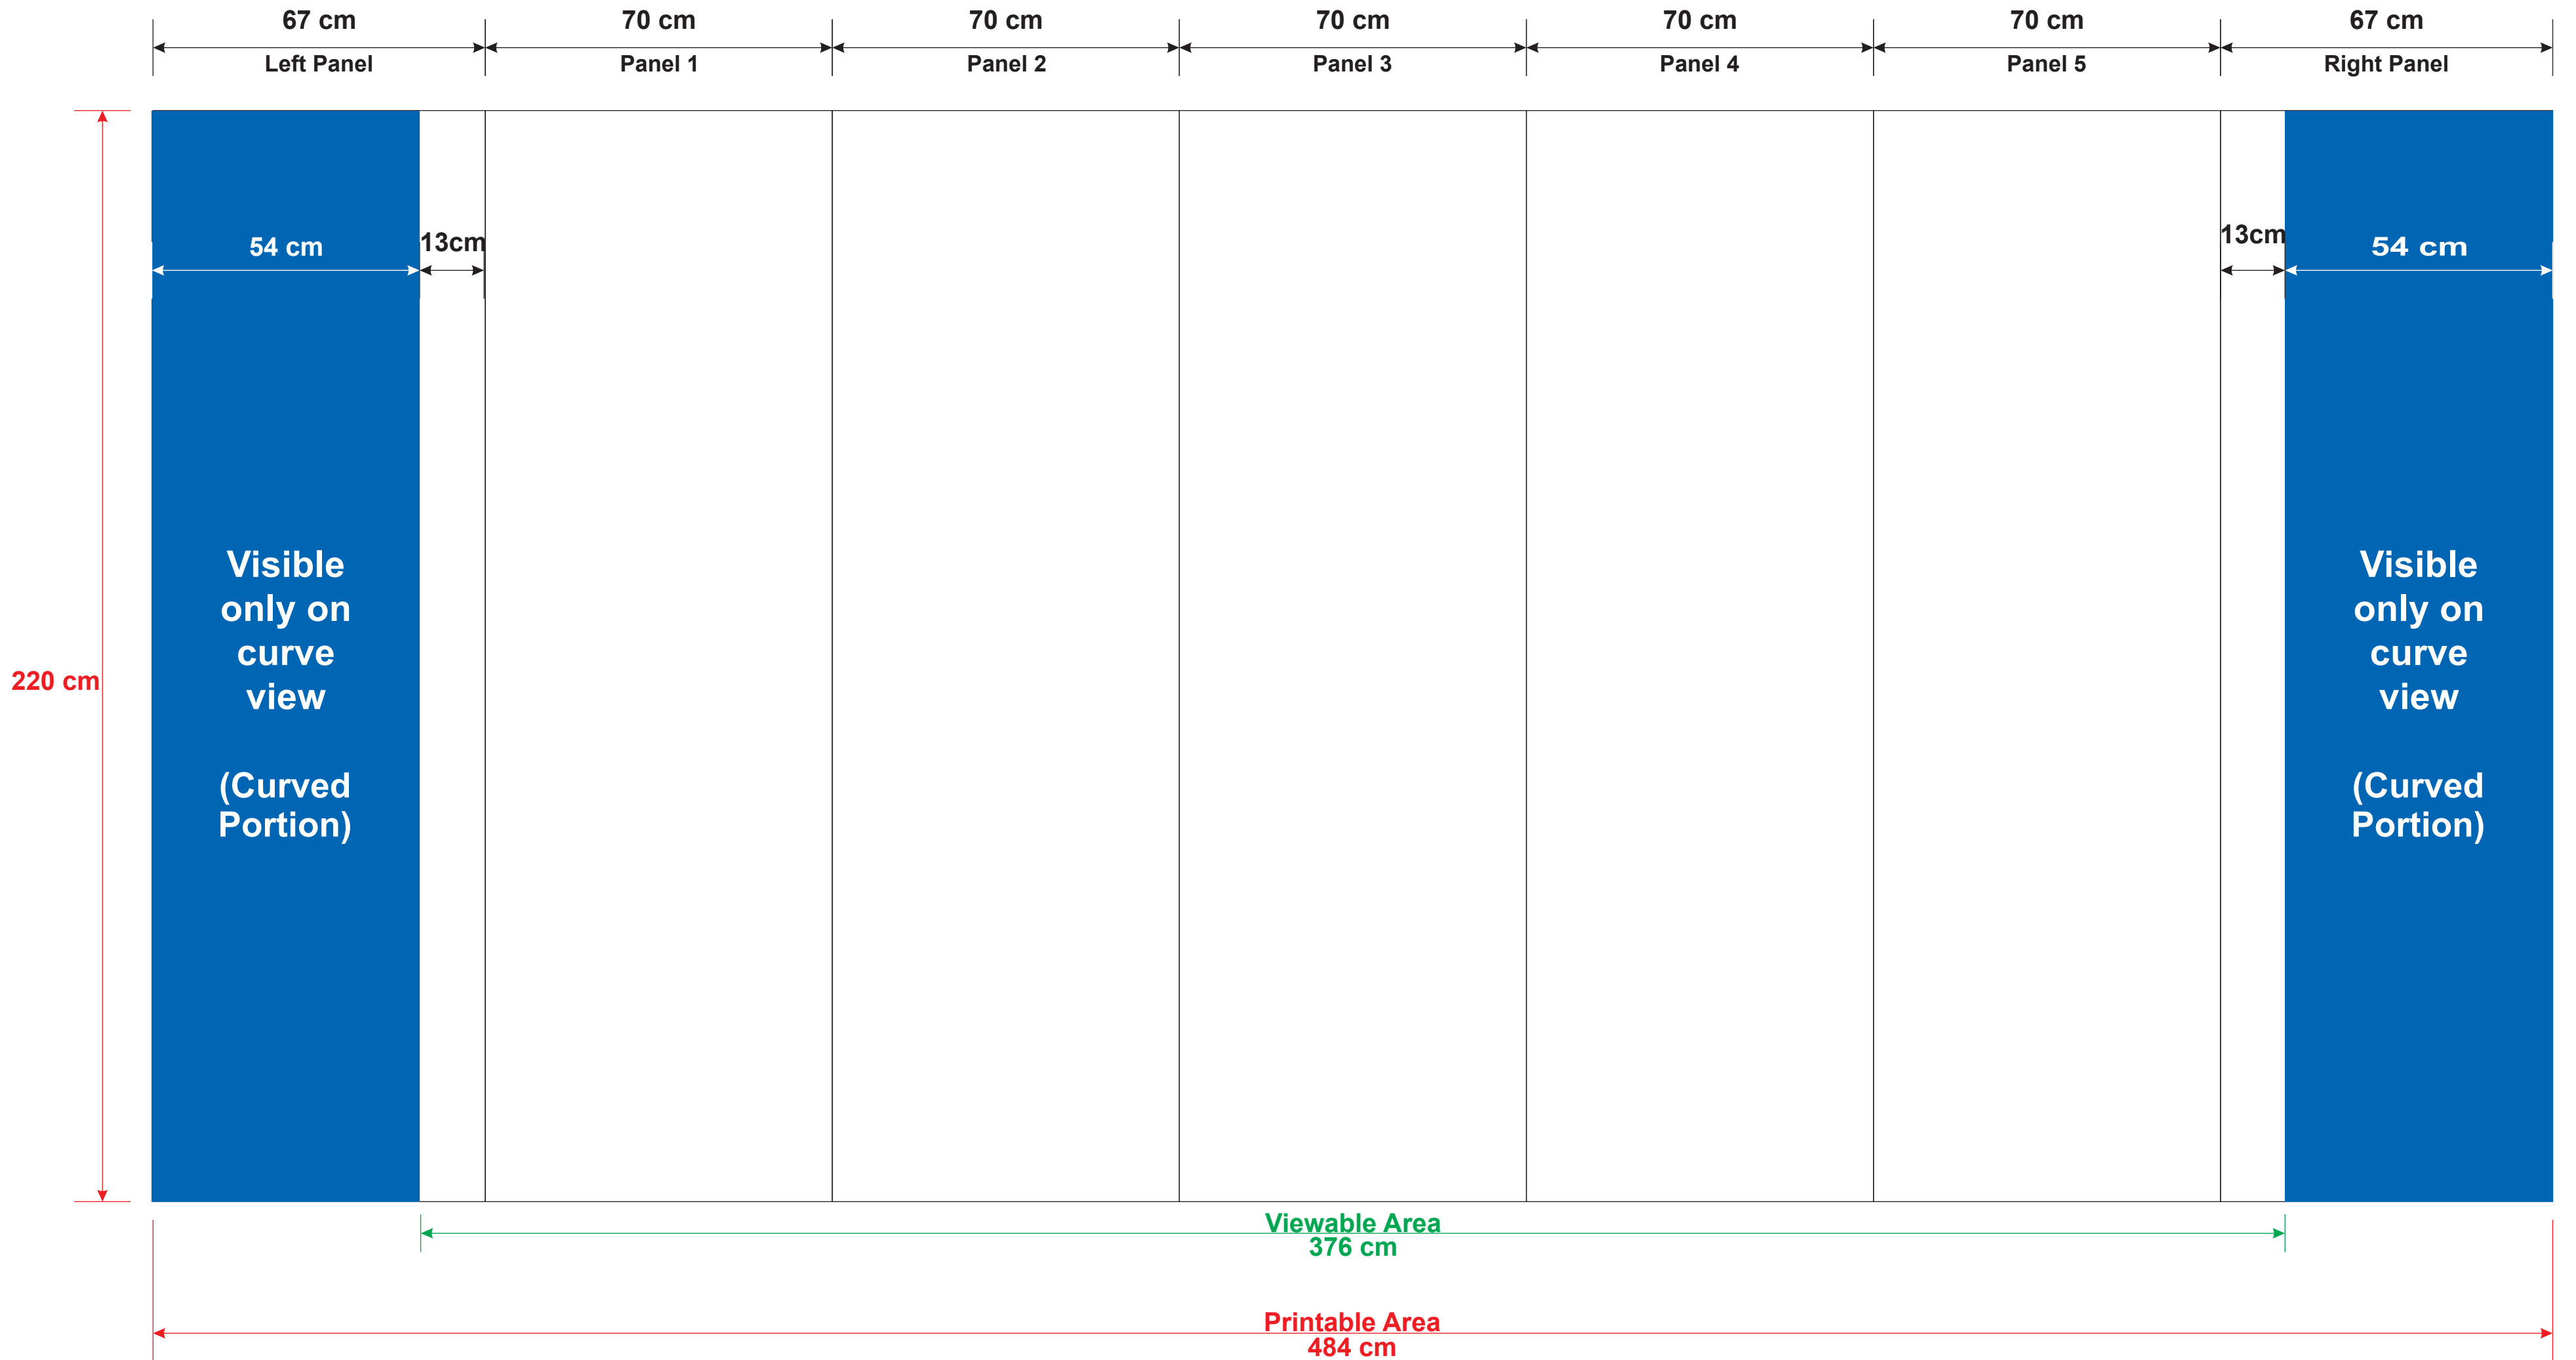

# 5x3 Curved Popup - Guideline

# Trolley - Guideline