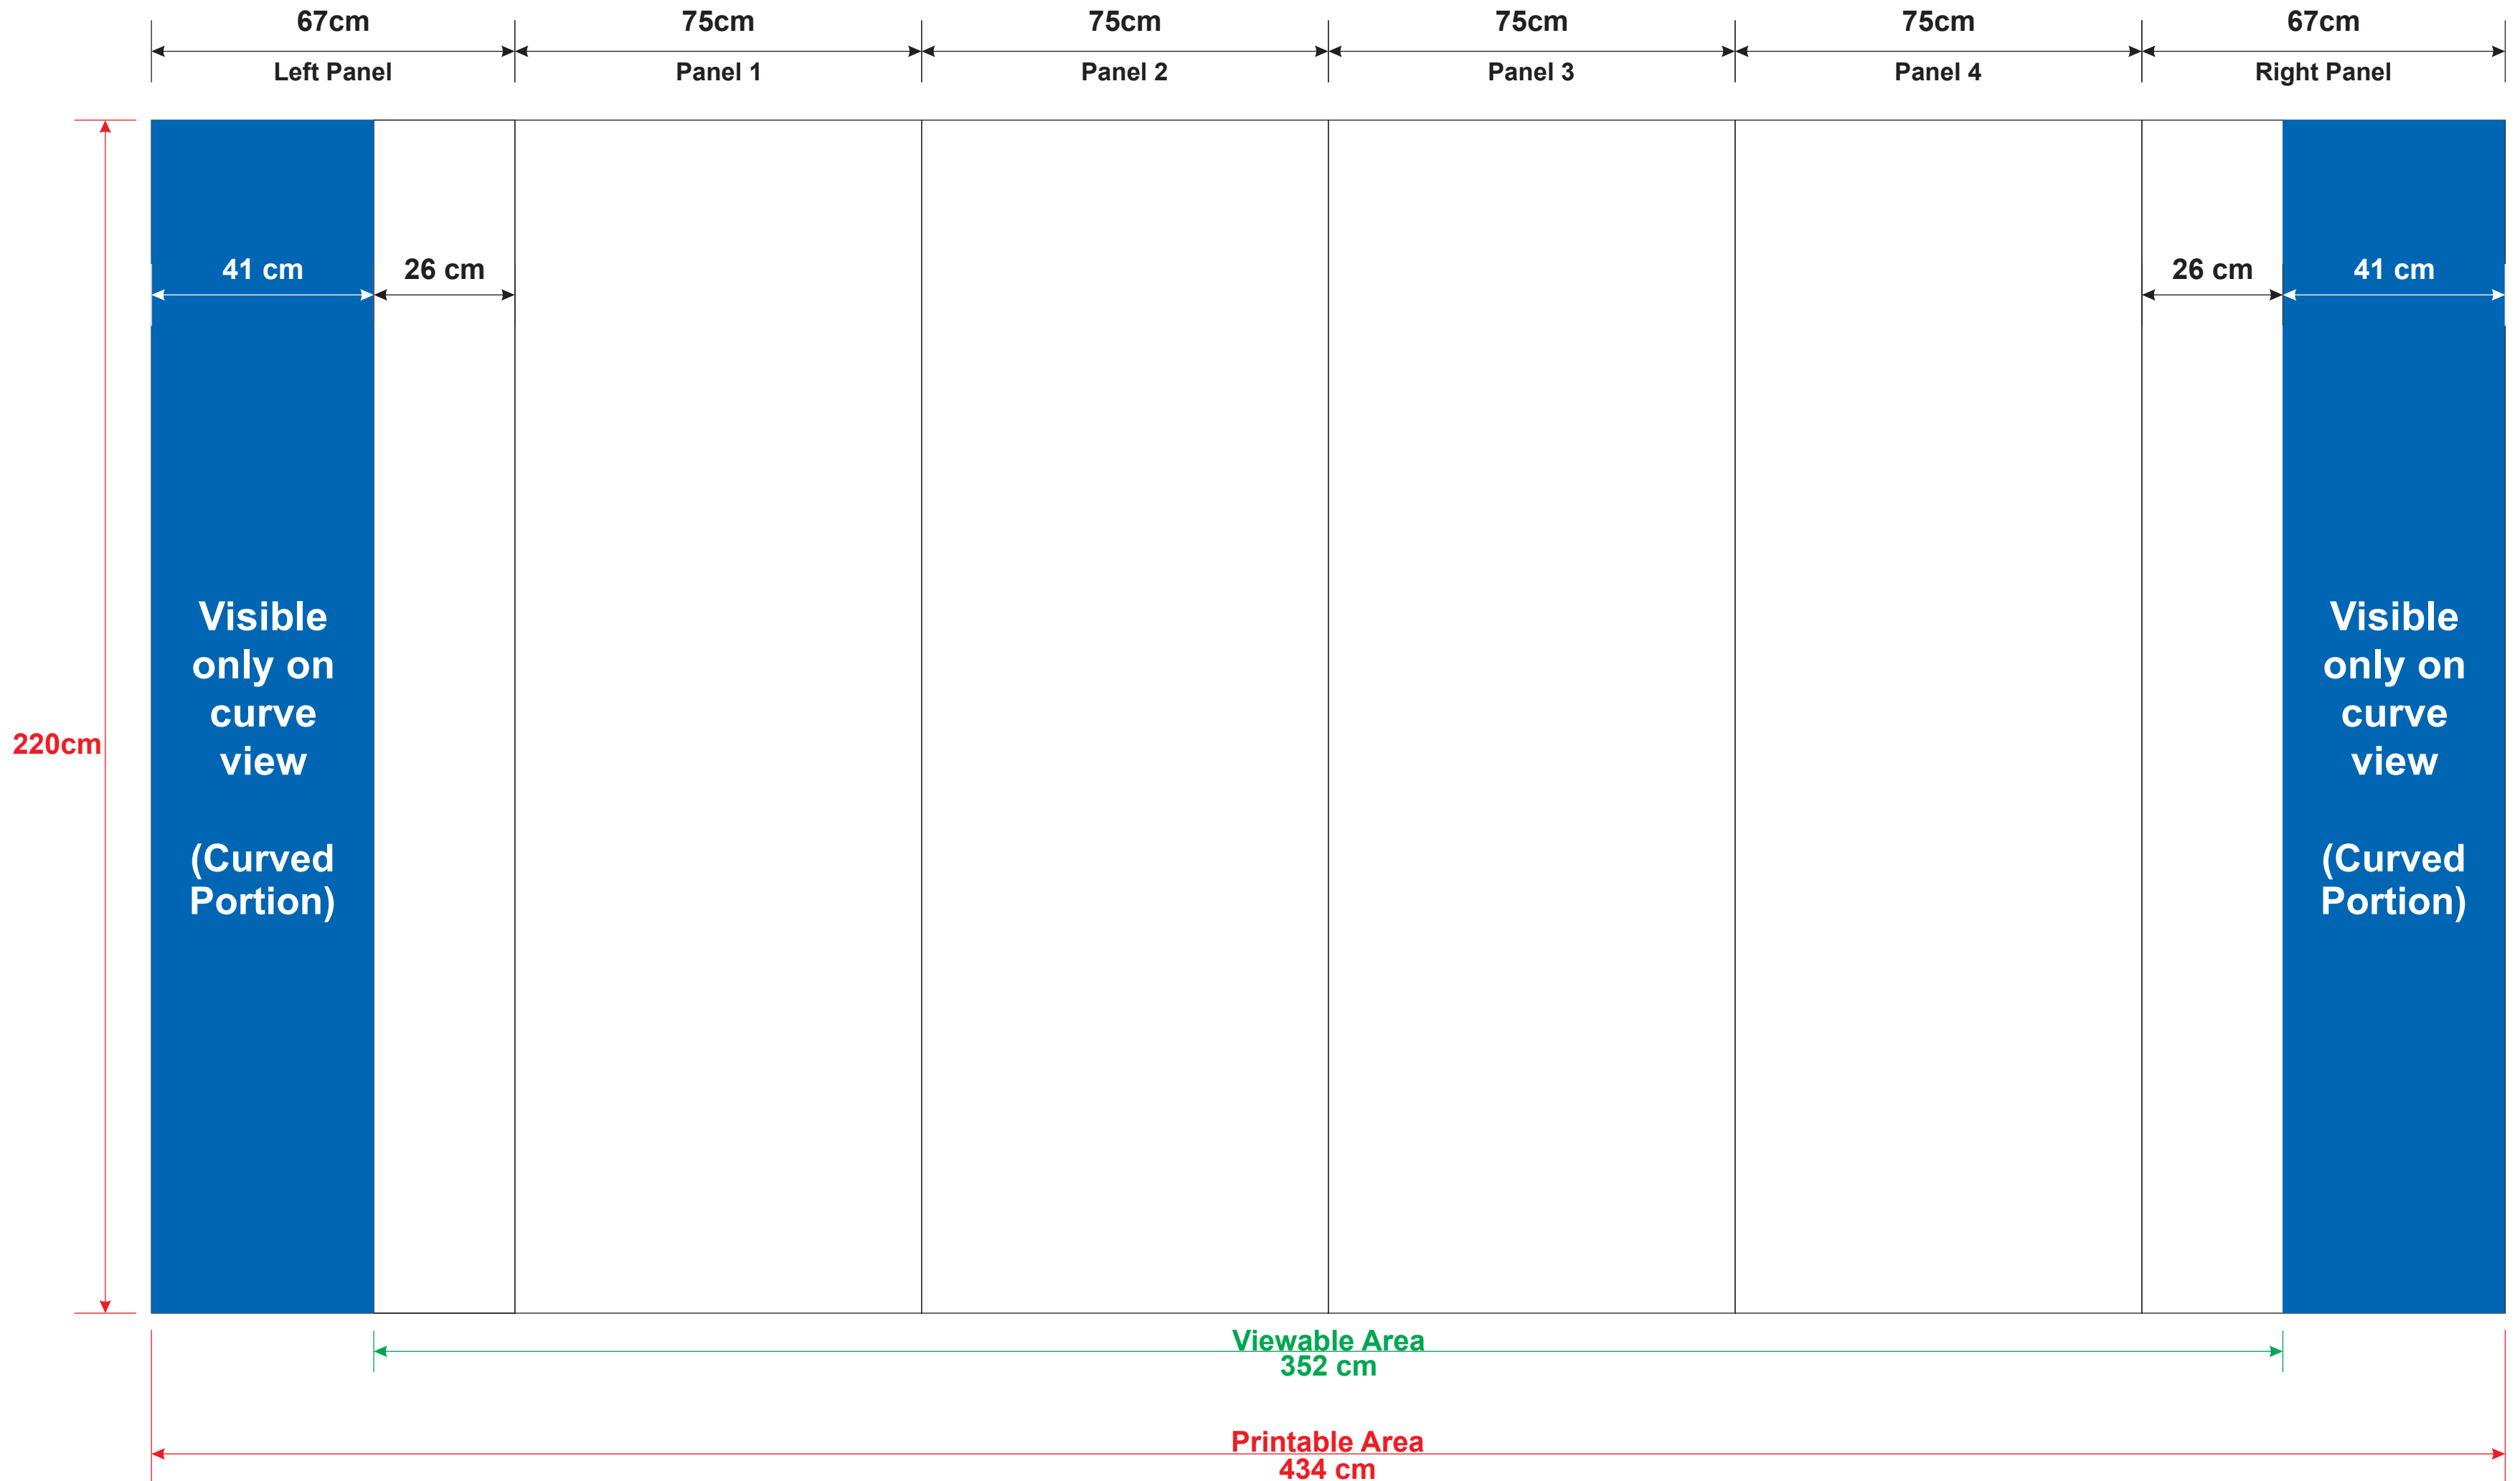

4x3 Flat Popup - Guideline

Trolley - Guideline