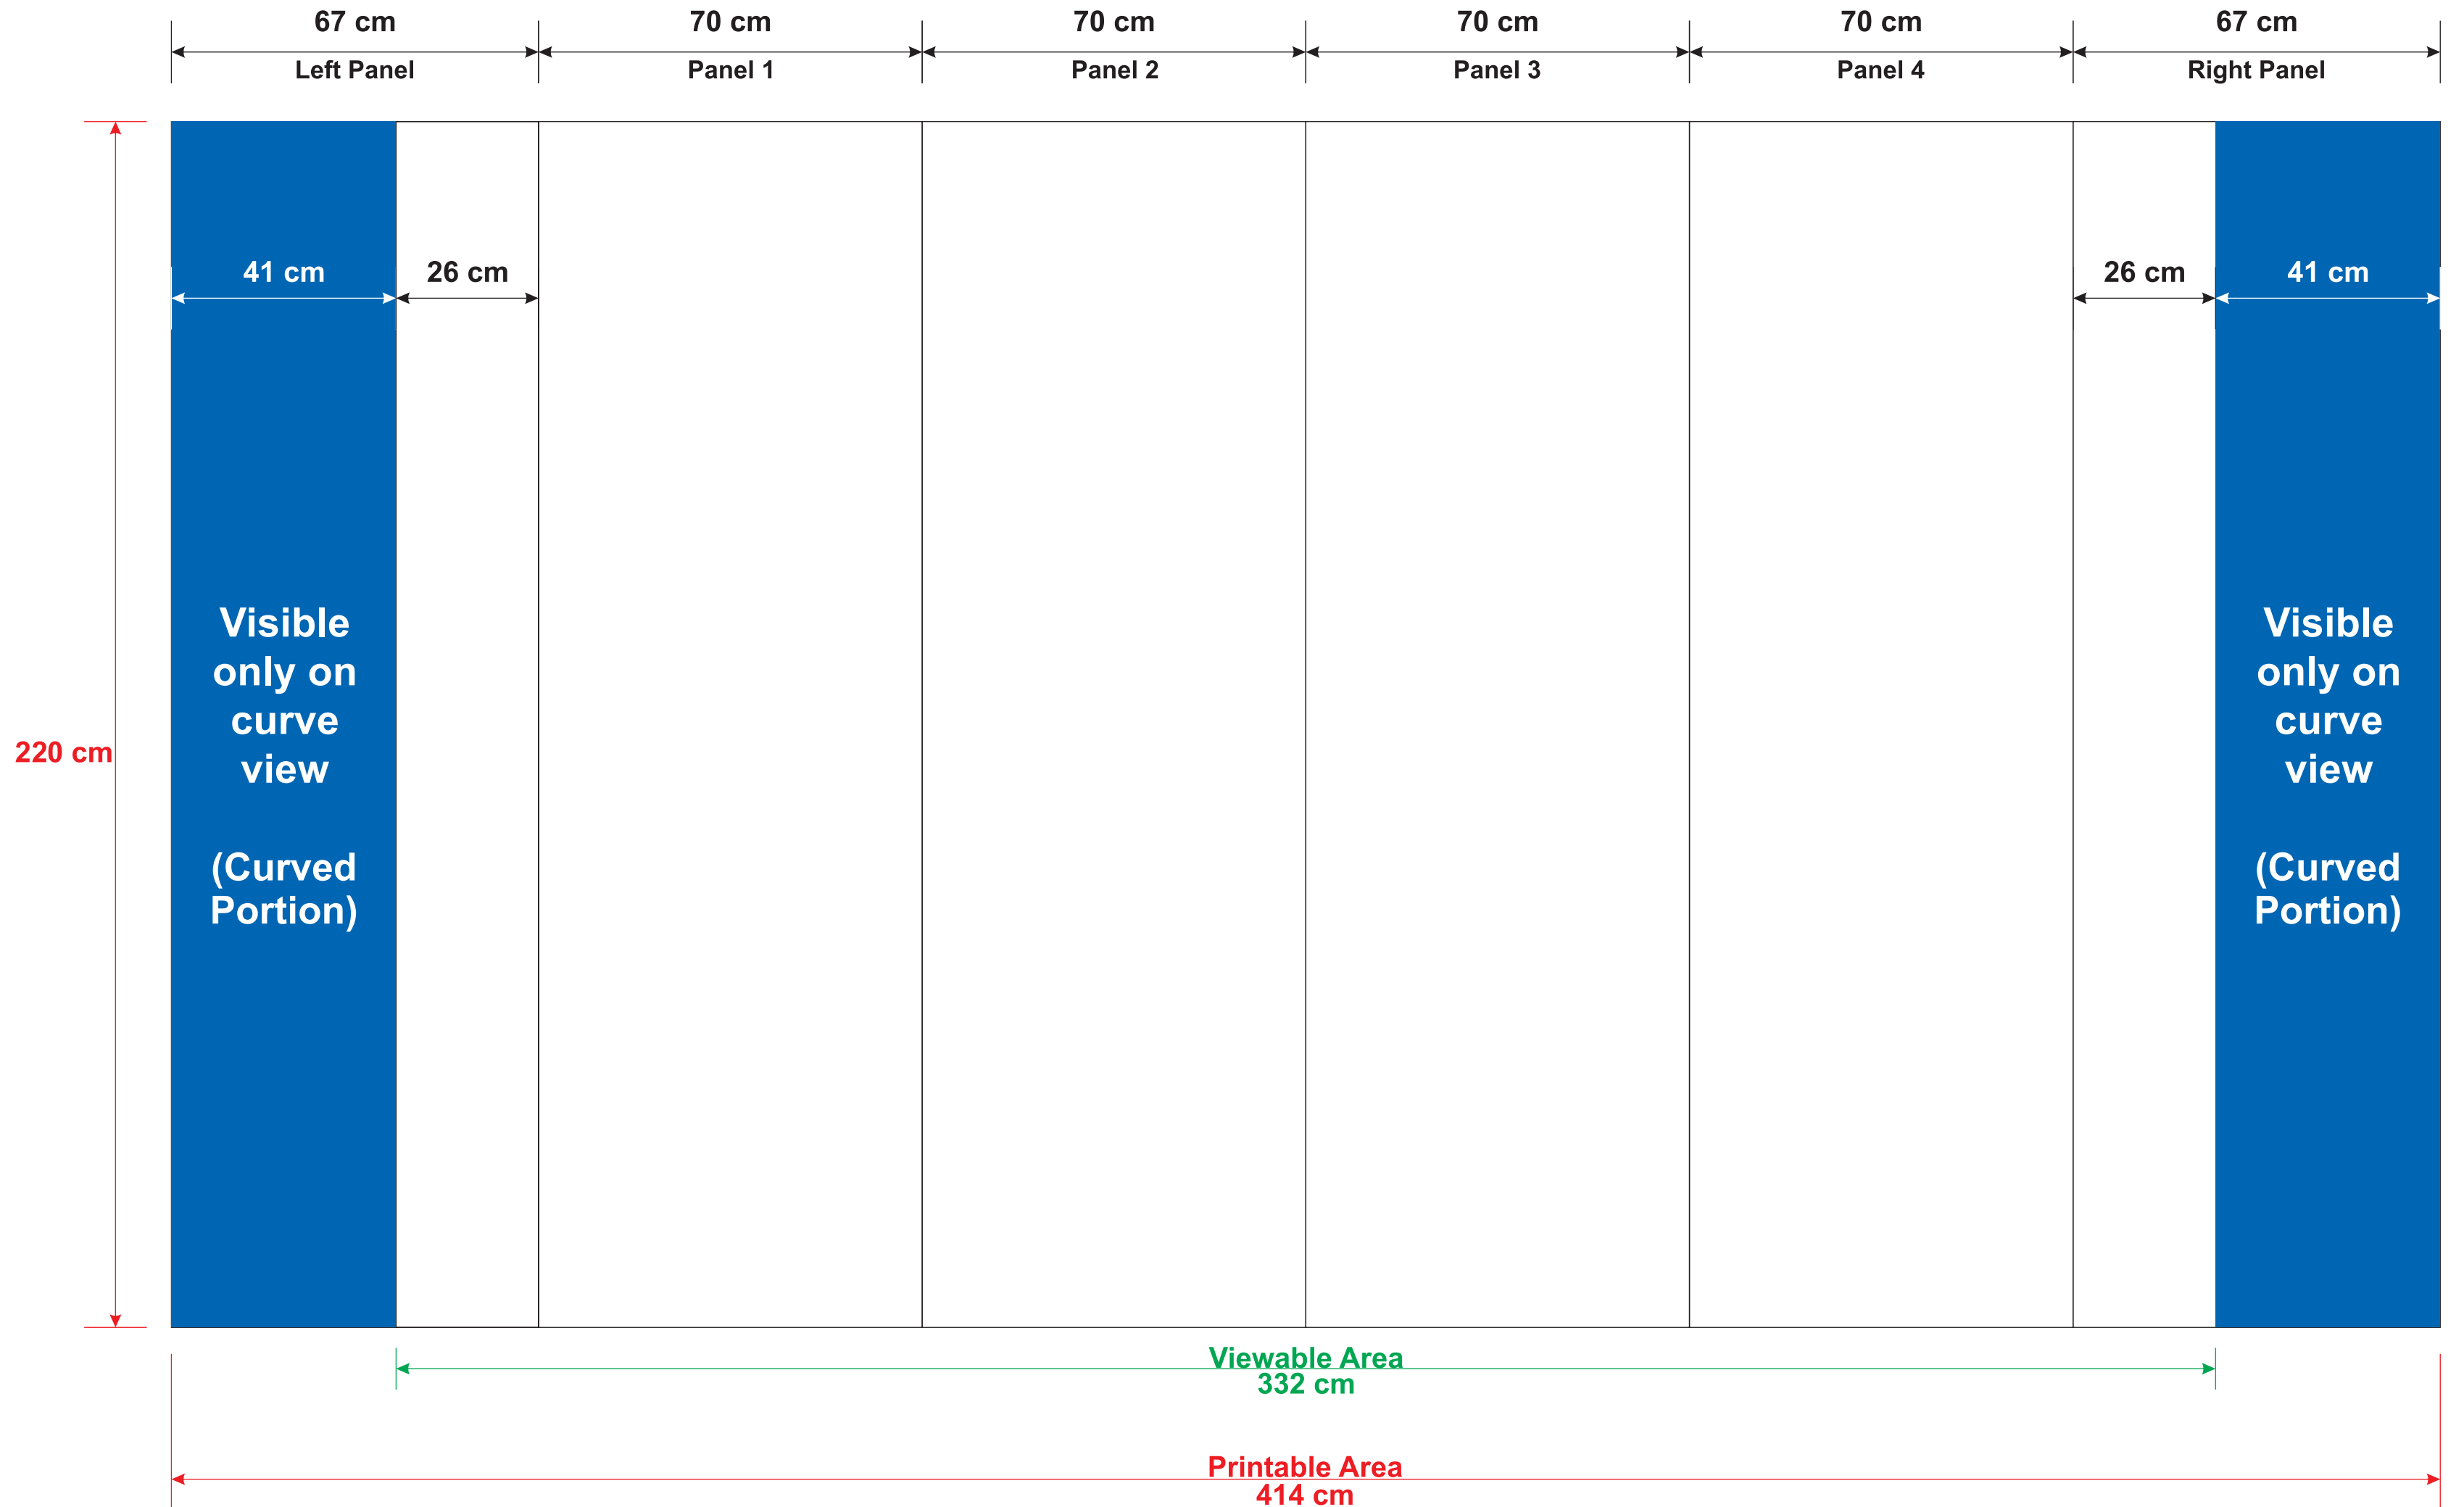

4x3 Curved Popup - Guideline

Trolley - Guideline