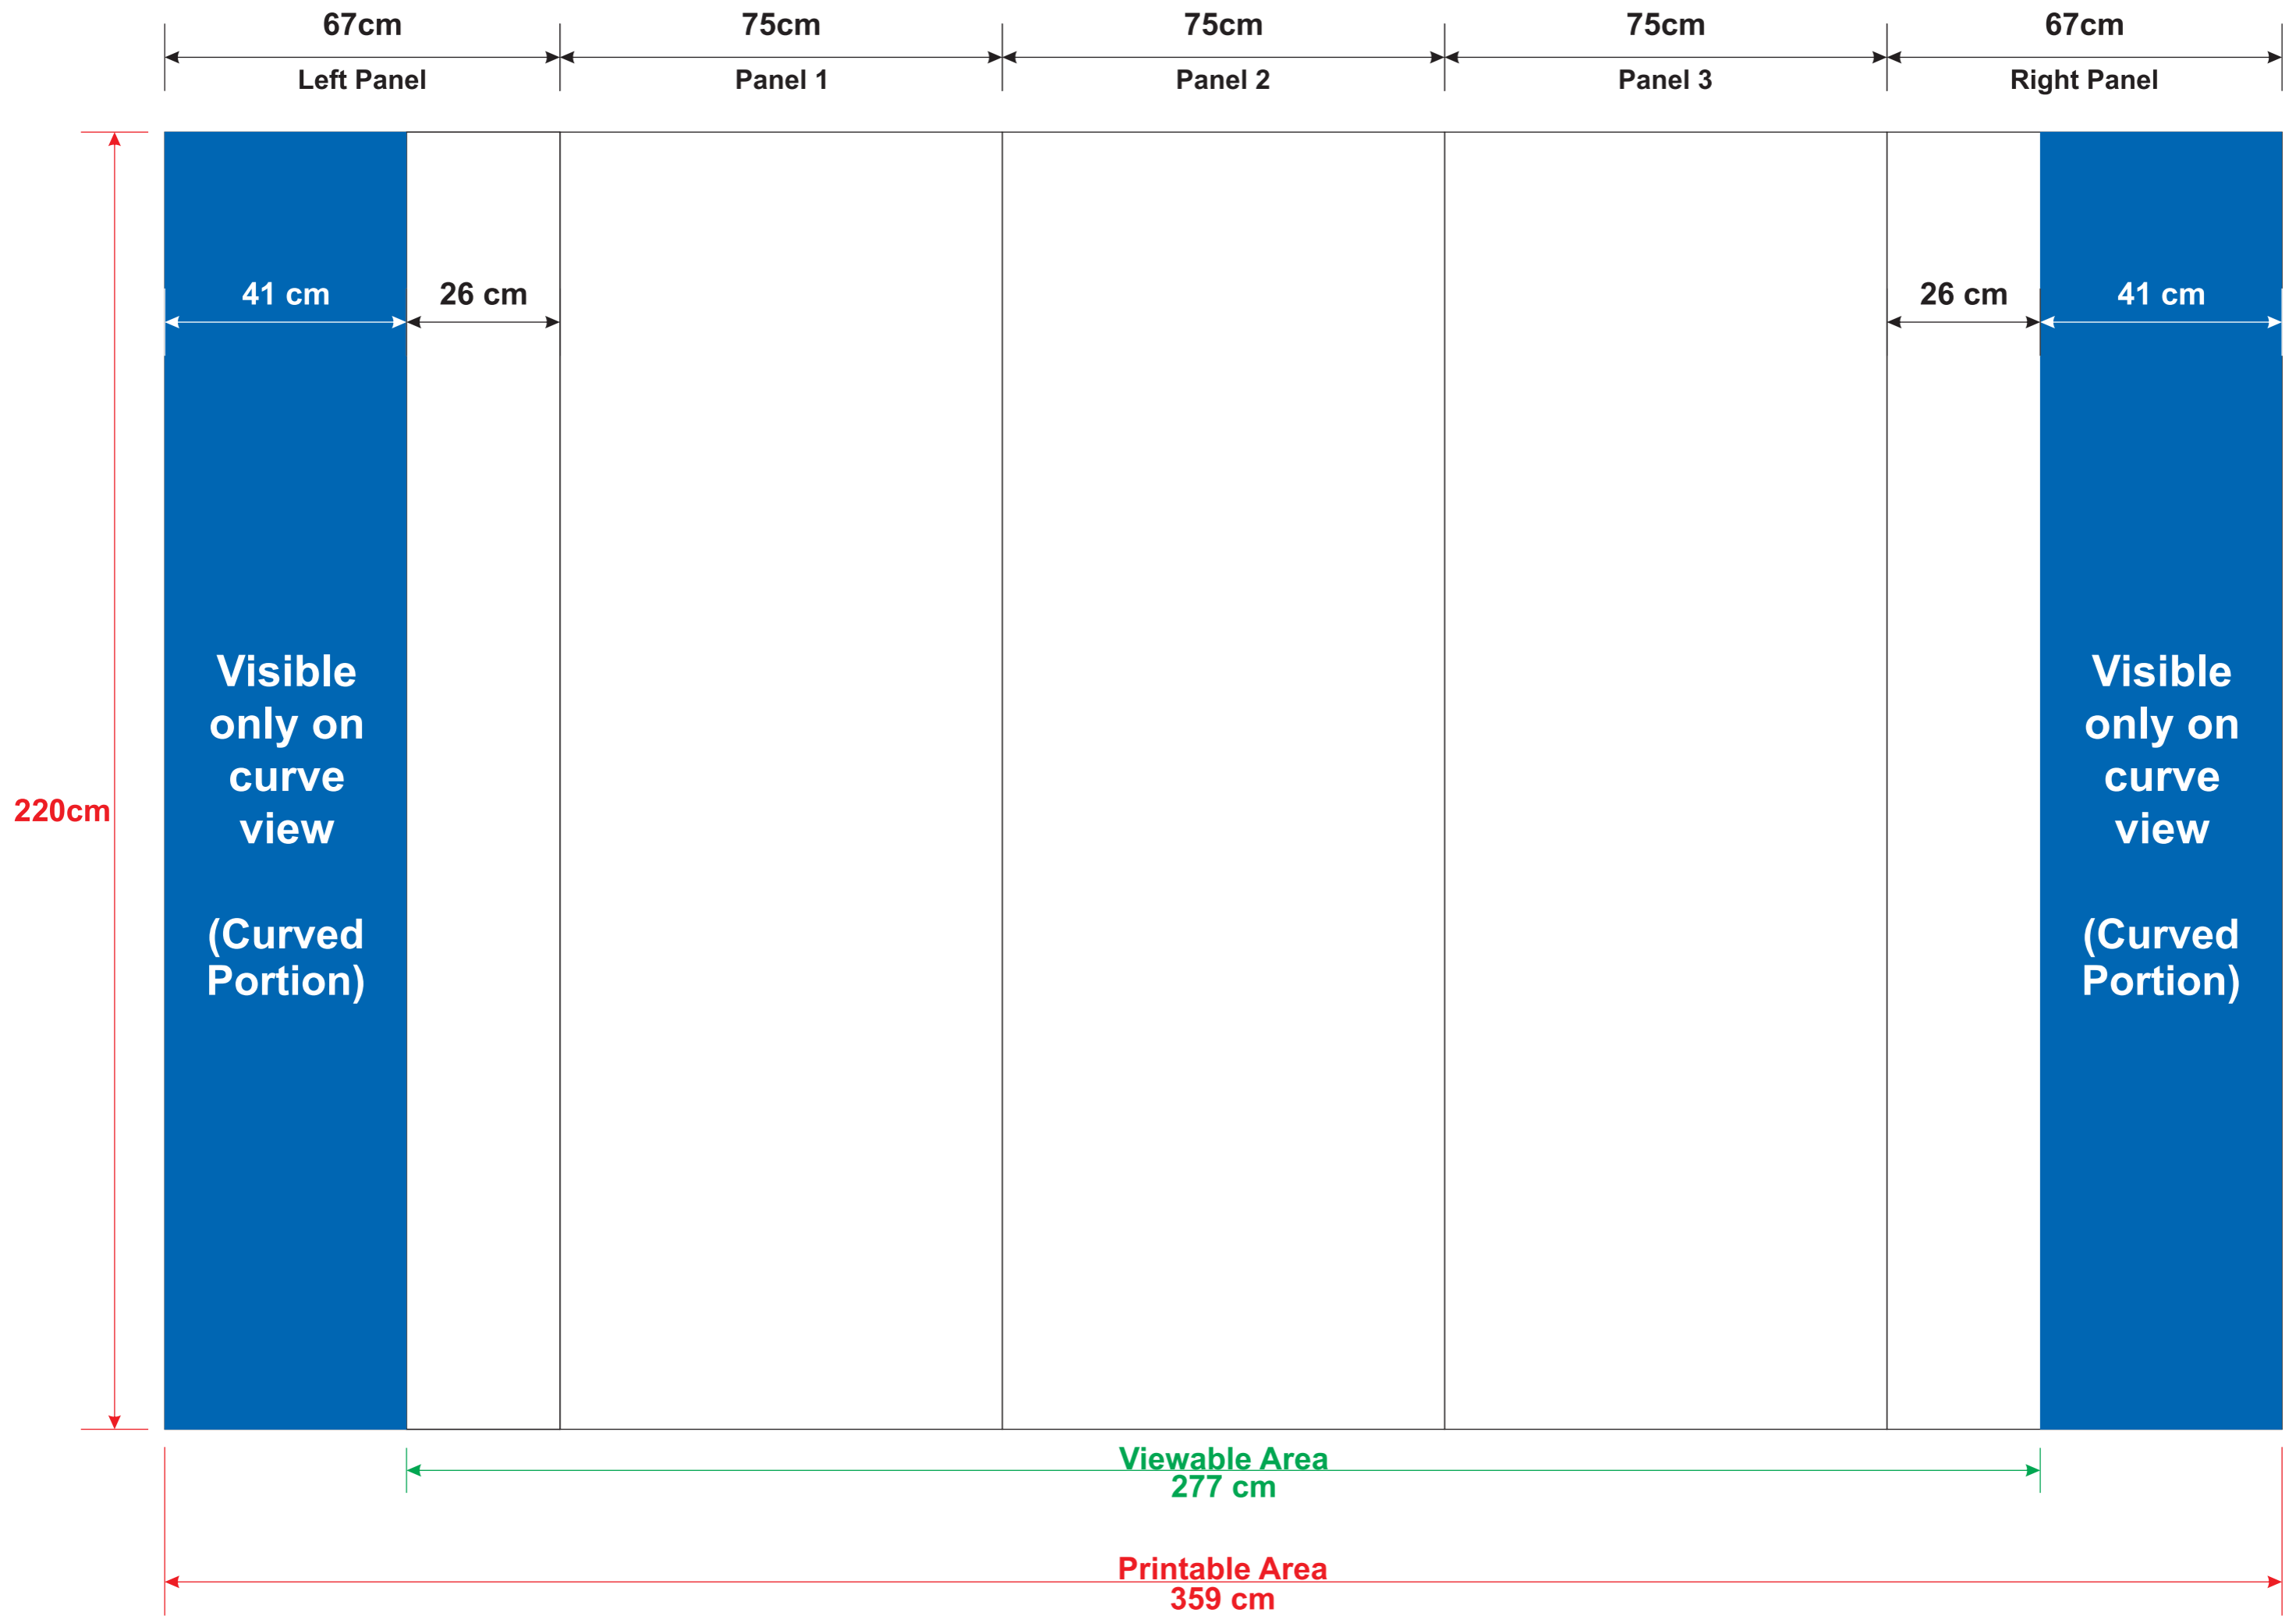

# 3x3 Flat Popup - Guideline

# Trolley - Guideline