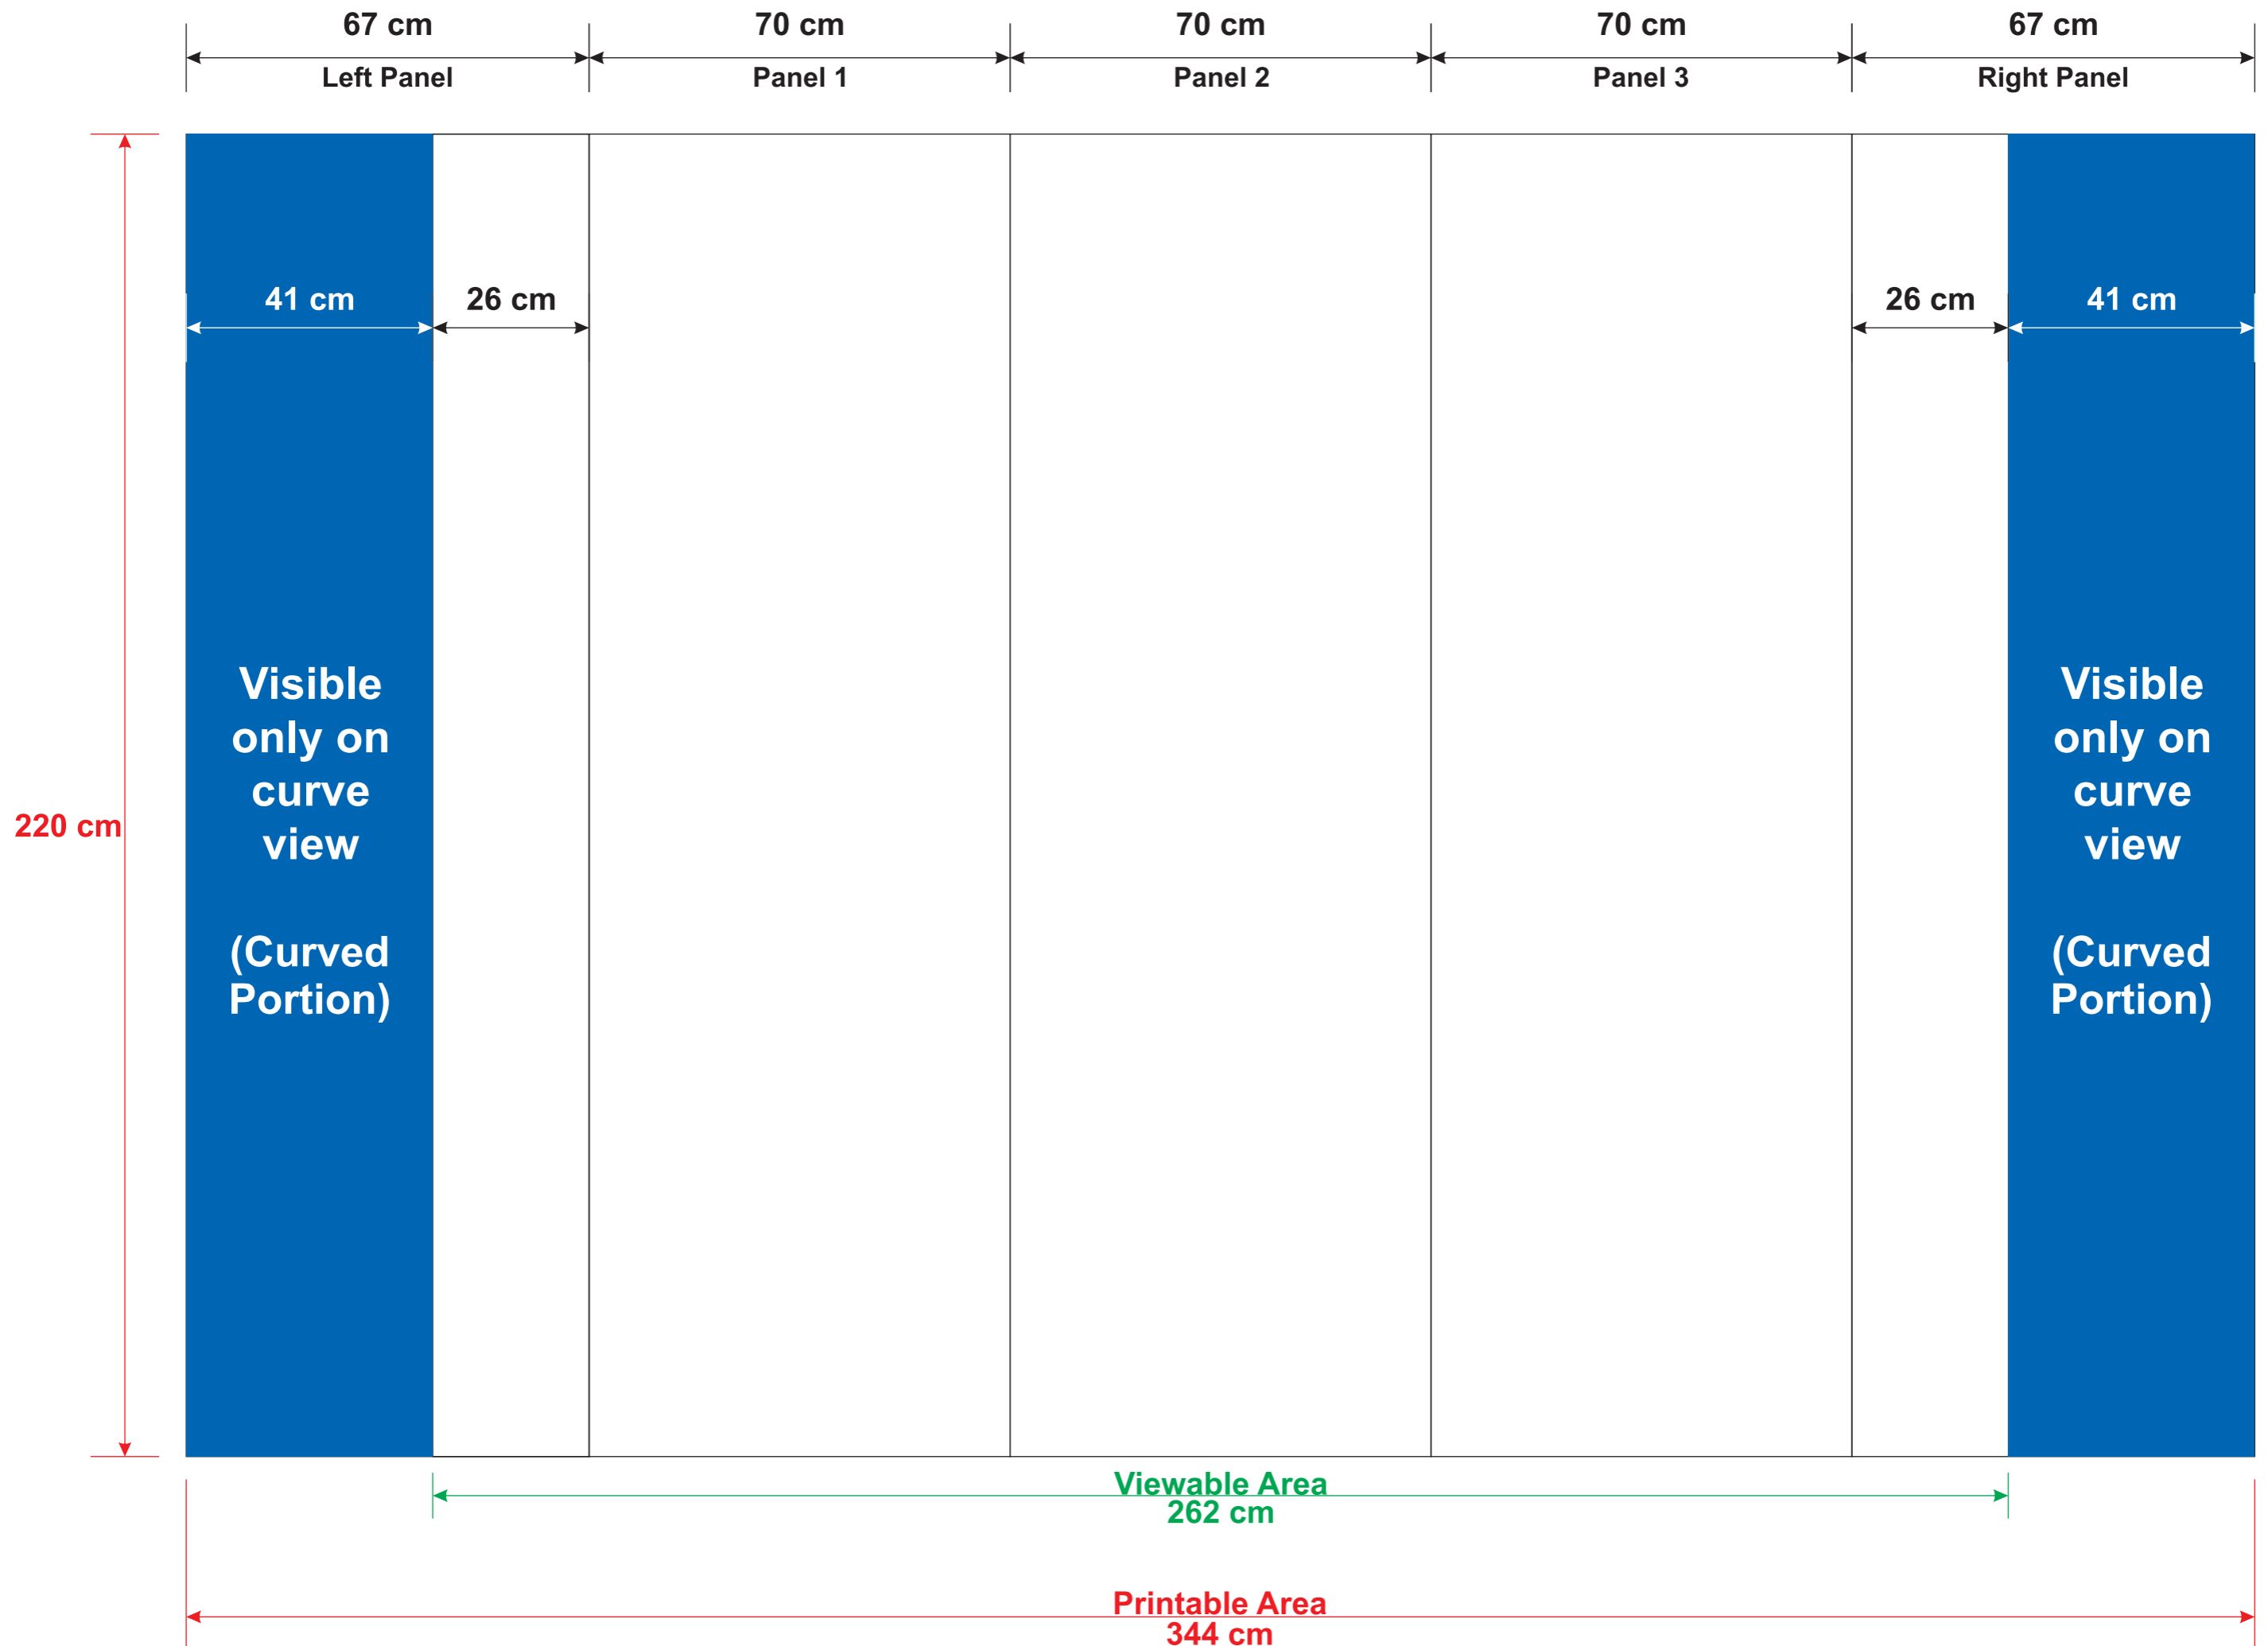

3x3 Curved Popup - Guideline

Trolley - Guideline