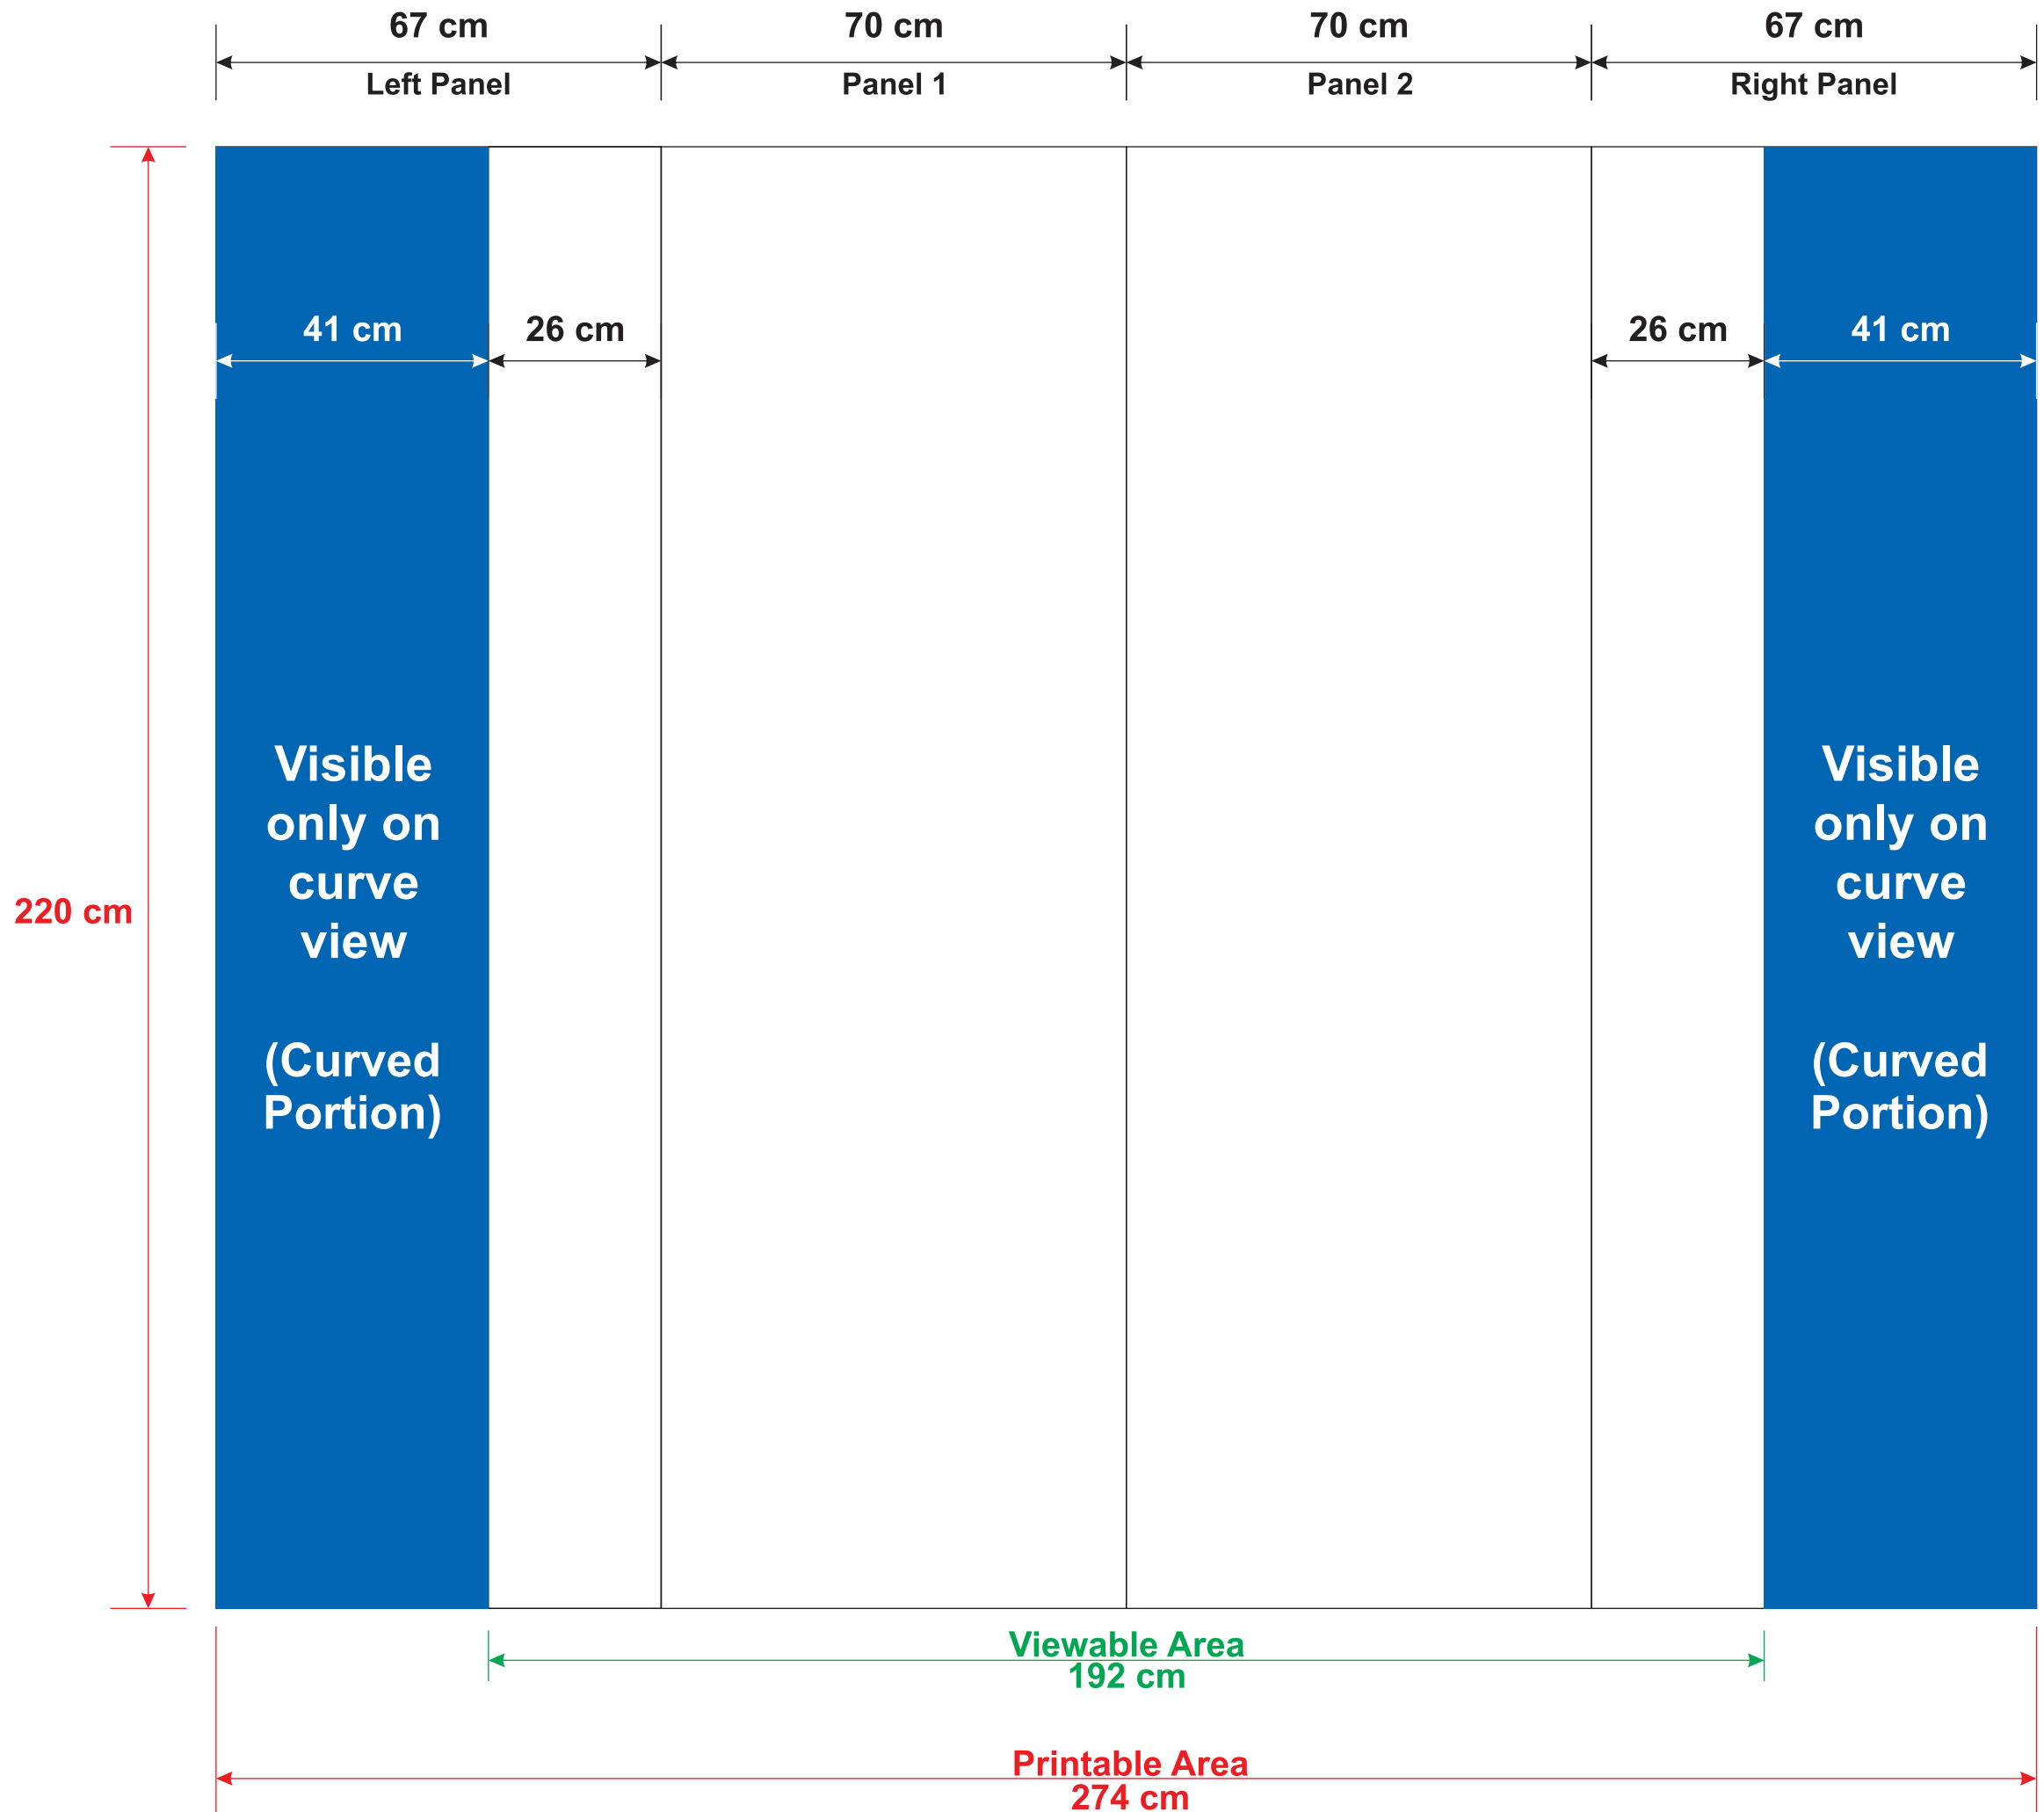

3x2 Curved Popup - Guideline

Trolley - Guideline